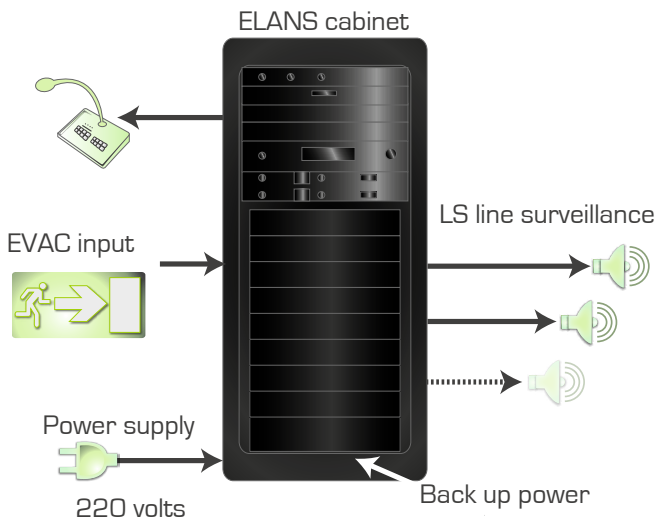

ELANS

Plug & Play cabinet for
emergency Public Address

EN54-16
EVAC compliant

BENEFITS

- EN54-16 certified emergency equipment
- All-in-one solution
- Easy to install
- Smart and intuitive use
- Reduced maintenance
- High intelligibility (equalizer, delay line...)
- Back up power supply (230V)

ELANS

Model	480 W - 6 zones	960 W - 12 zones	1920 W - 12 zones
Cabinet	24 U	24 U	36 U
D class amplifiers	2 amplifiers 240W	4 amplifiers 240W	8 amplifiers 240W
Back up power supply	230V / 30min	230V / 30min	230V / 30min
EVAC	yes	yes	yes
Call station	6 zones	12 zones	12 zones
Tuner	yes	yes	yes

INTERFACES

- Emergency trigger input
- Call station input

BLOCK DIAGRAM

OPTIONAL ACCESSORIES

Ceiling loudspeaker

Sound projector

Cabinet loudspeaker

Tuner